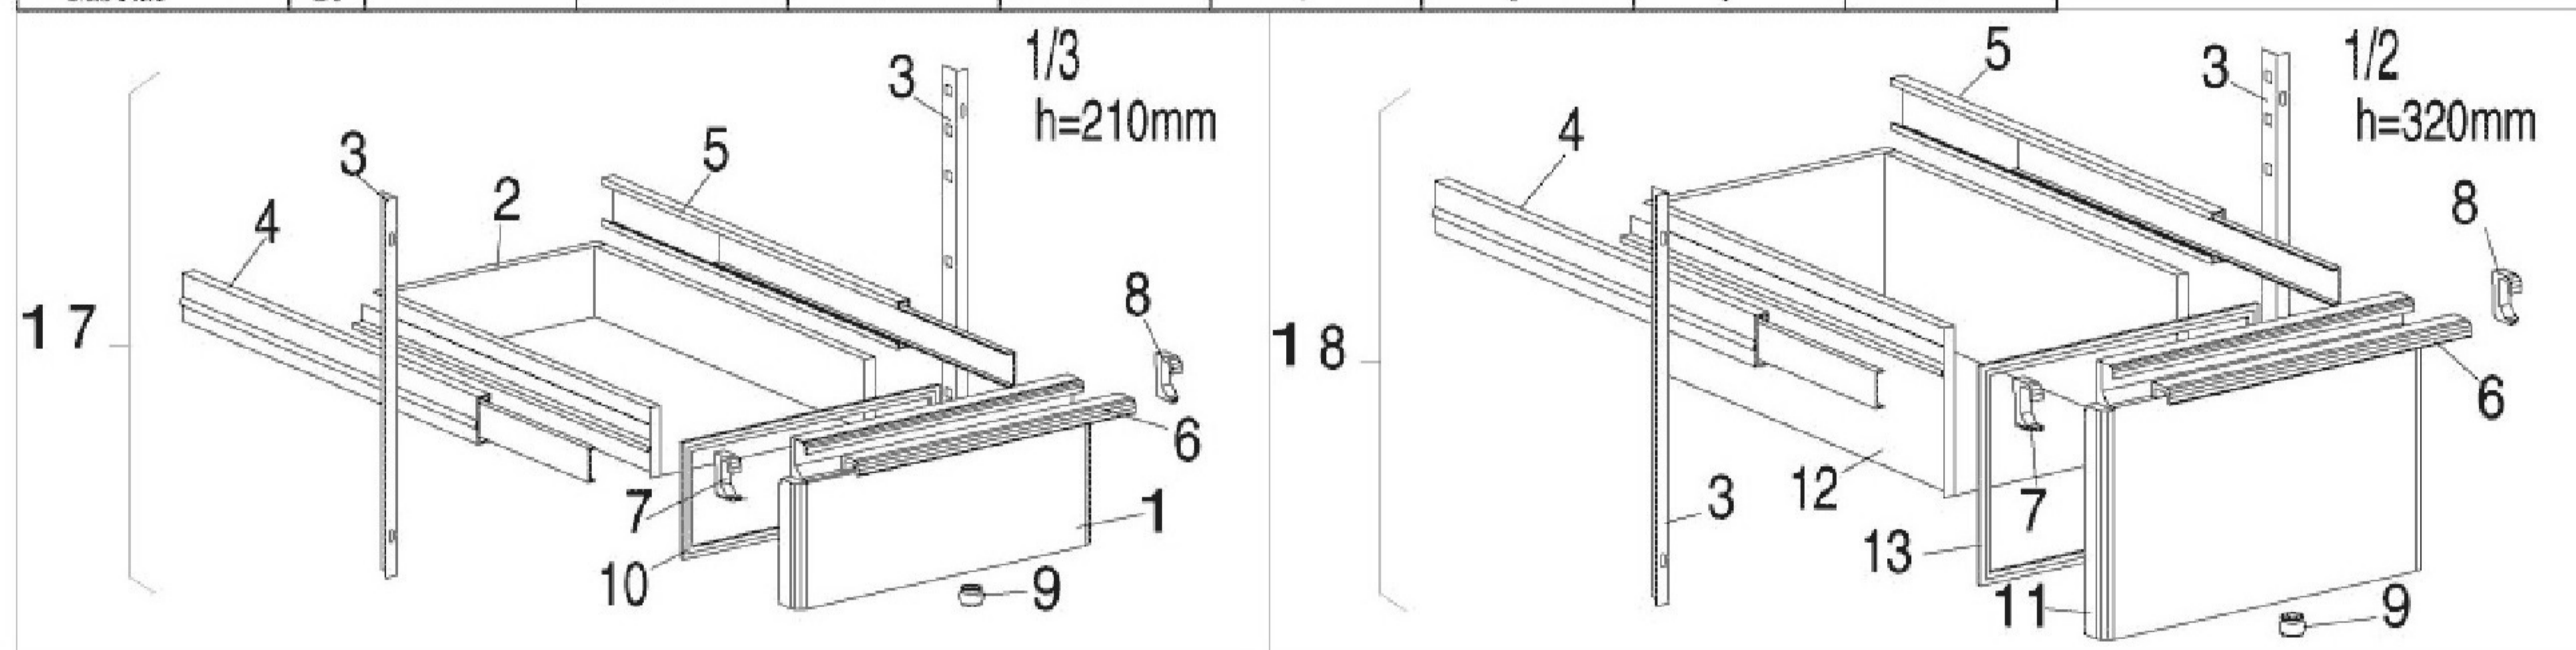

ANGELO PO - BASI REFRIGERATE-COMANDI MECCANICI TEMPERATURA POSITIVA  
6BMA2B - 10-09-2001 » 04-04-2005

### Modello Typ Model Modelle Modelo

Num. Cassetti Schublade Drawers Tiroirs Gabetas	1/2	6BMAM 6BMAB 6BMAA BM1A 6BMAZ	6BMA2M 6BMA2B 6BMA2A BM1A/2 6BMA2Z	6BMA11M 6BMA11B 6BMA11A BM1A/11 6BMA11Z	6BMA3M 6BMA3B 6BMA3A BM1A/3 6BMA3Z	6BMBM 6BMBB 6BMBB BM1B 6BMBZ	6BMB2M 6BMB2B 6BMB2A BM1B/2 6BMB2Z	6BMB4M 6BMB4B 6BMB4A BM1B/4 6BMB4Z	6BMB11M 6BMB11B 6BMB11A BM1B/11 6BMB11Z	6BMB22M 6BMB22B 6BMB22A BM1B/22 6BMB22Z	6BMB3M 6BMB3B 6BMB3A BM1B/3 6BMB3Z
	1/3	-	-	1	3	-	-	-	1	2	3
	2/3	-	-	1	-	-	-	-	1	2	-
Num. Cassetti Schublade Drawers Tiroirs Gabetas	1/2	6BMCM 6BMCB 6BMCA BM1C 6BMCZ	6BMC2M 6BMC2B 6BMC2A BM1C/2 6BMC2Z	6BMC4M 6BMC4B 6BMC4A BM1C/4 6BMC4Z	6BMC6M 6BMC6B 6BMC6A BM1C/6 6BMC6Z	6BMC11M 6BMC11B 6BMC11A BM1C/11 6BMC11Z	6BMC22M 6BMC22B 6BMC22A BM1C/22 6BMC22Z	6BMC33M 6BMC33B 6BMC33A BM1C/33 6BMC33Z	6BMC3M 6BMC3B 6BMC3A BM1C/3 6BMC3Z		
	1/3	-	-	-	-	1	2	3	3		
	2/3	-	-	-	-	1	2	3	-		